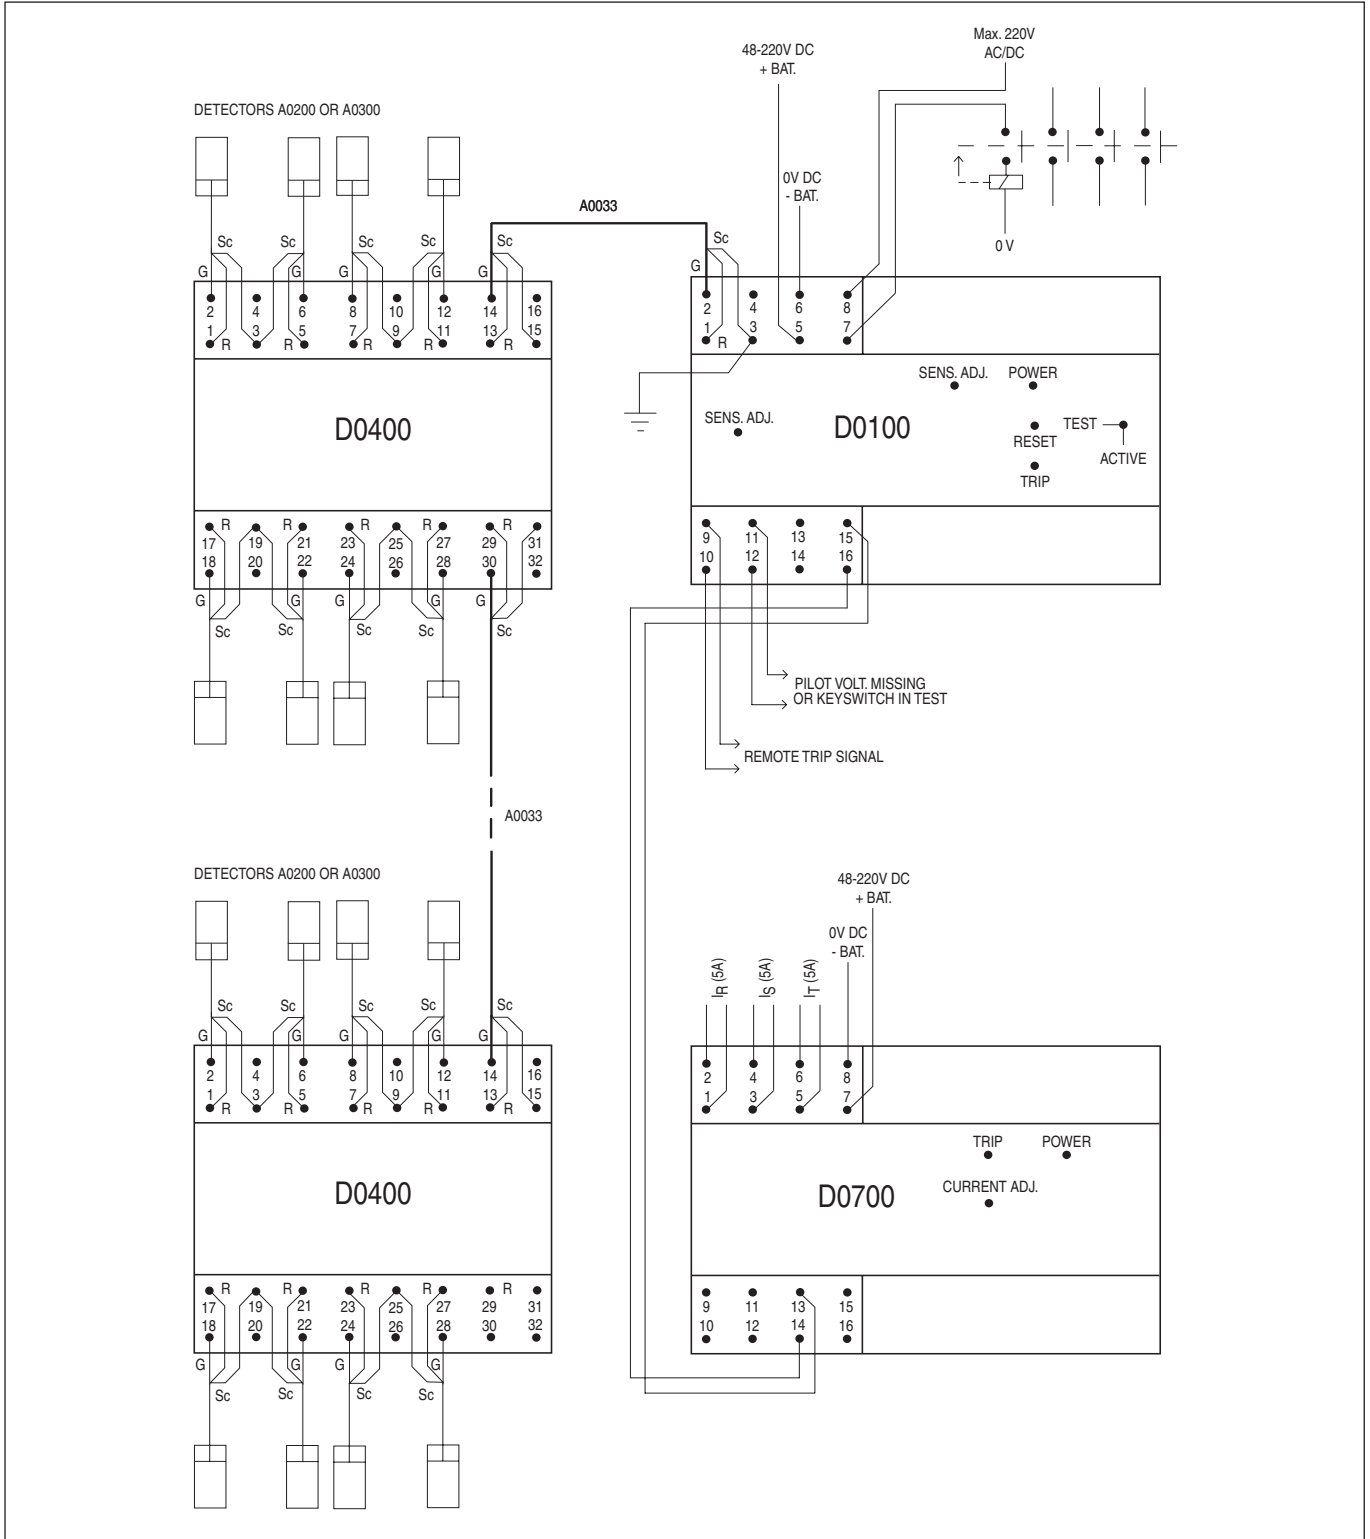

Application Diagram

Arc Detecting Relay (DC) plus two Junction Boxes and Current Relay.

Main office:
 Betonvej 10, DK-4000 Roskilde, Denmark
 Phone: + 45 7026 1122, Fax: + 45 7026 2522
 e-mail: selco.dk@selco.com, Internet: www.selco.com