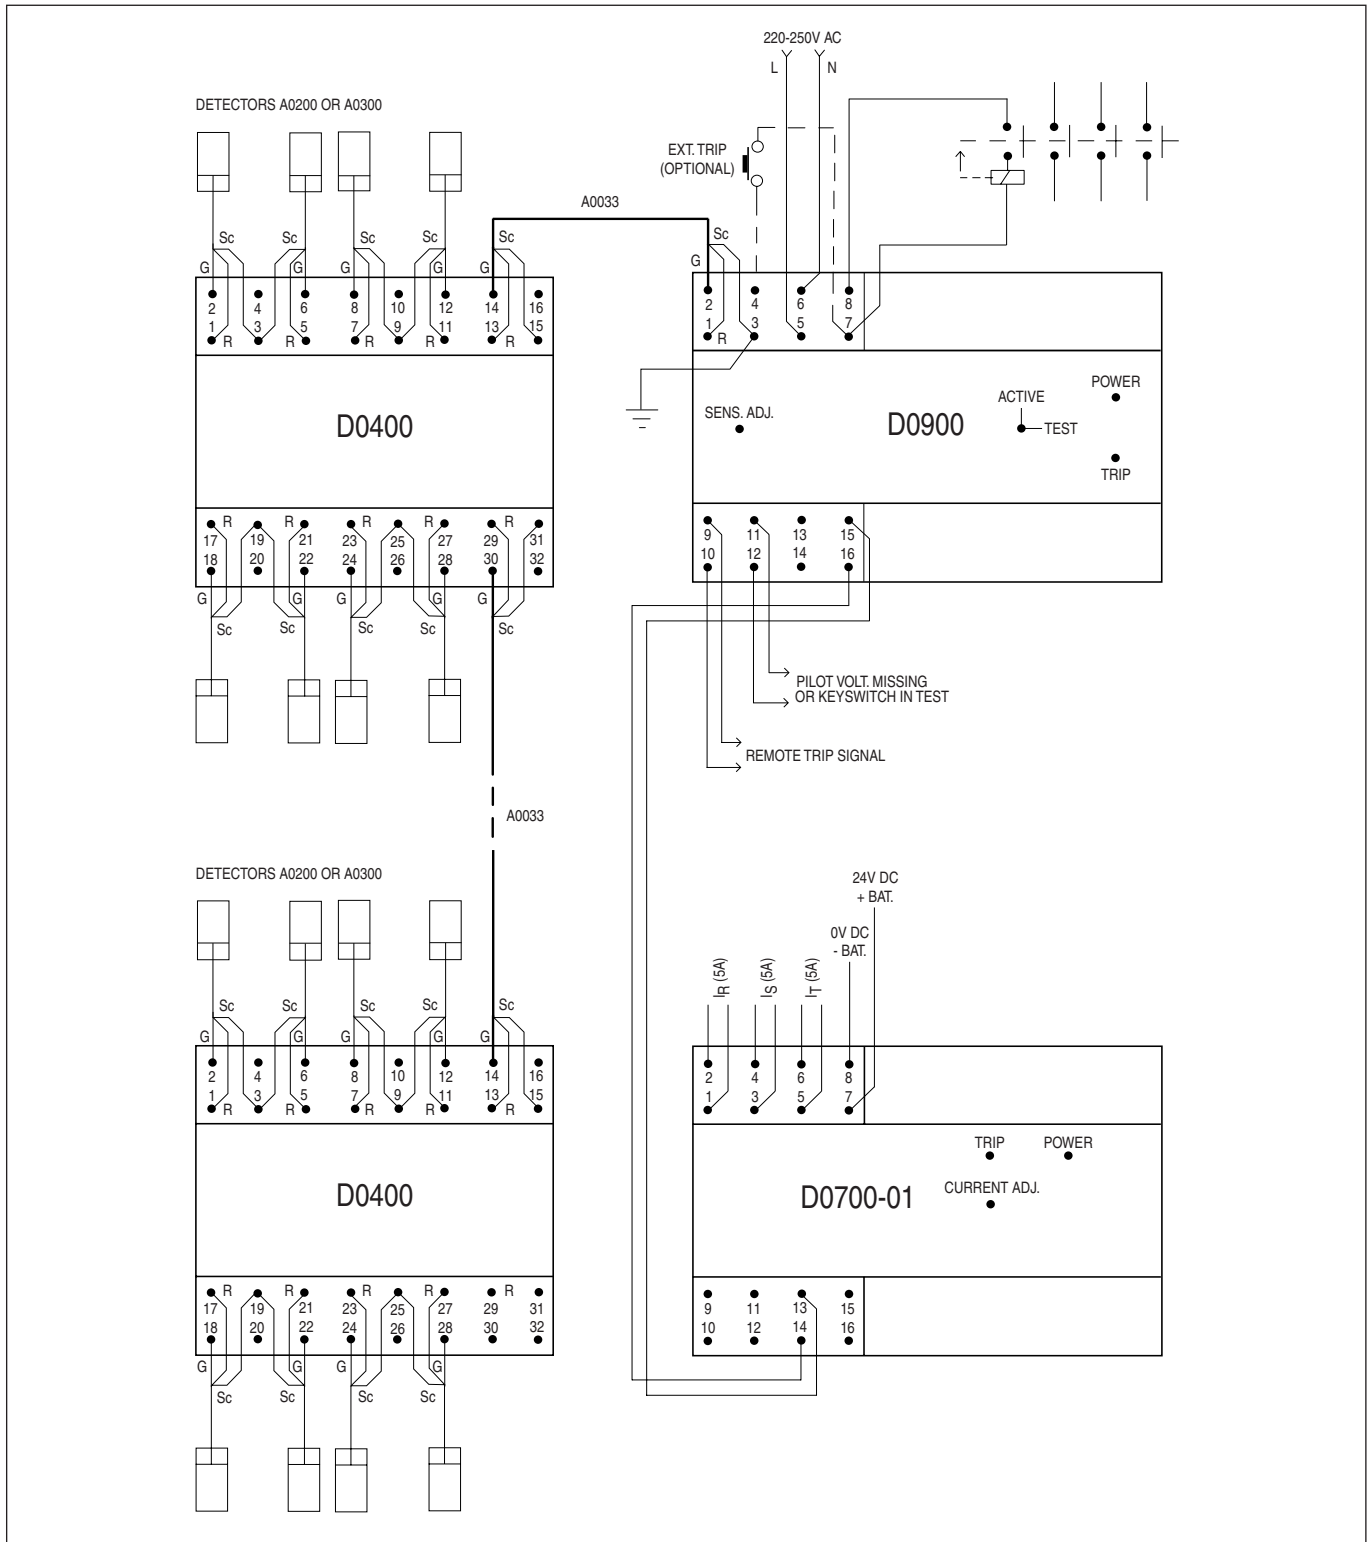

Application Diagram

Arc Detecting Relay (DC) plus two Junction Boxes and Current Relay.

Main office:
 Betonvej 10, DK-4000 Roskilde, Denmark
 Phone: + 45 7026 1122, Fax: + 45 7026 2522
 e-mail: selco.dk@selco.com, Internet: www.selco.com